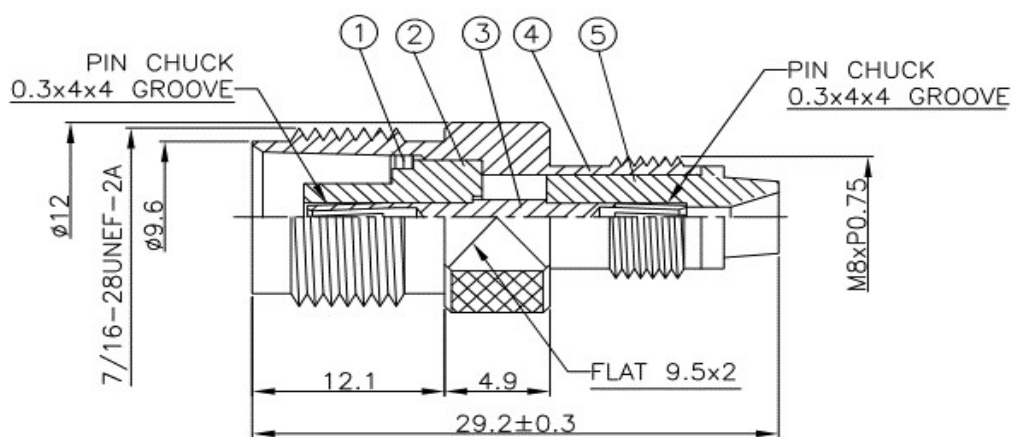

NI - 121

FME Kupplung / TNC Kupplung

NO	DESCRIPTION	MATERIAL	Q' TY	FINISH
1	WASHER	BRASS	1	NICKEL
2	INSULATION	DELRIN	1	DELRIN
3	PIN	BRASS	1	GOLD
4	BODY	BRASS	1	NICKEL
5	INSULATION	DELRIN	1	DELRIN